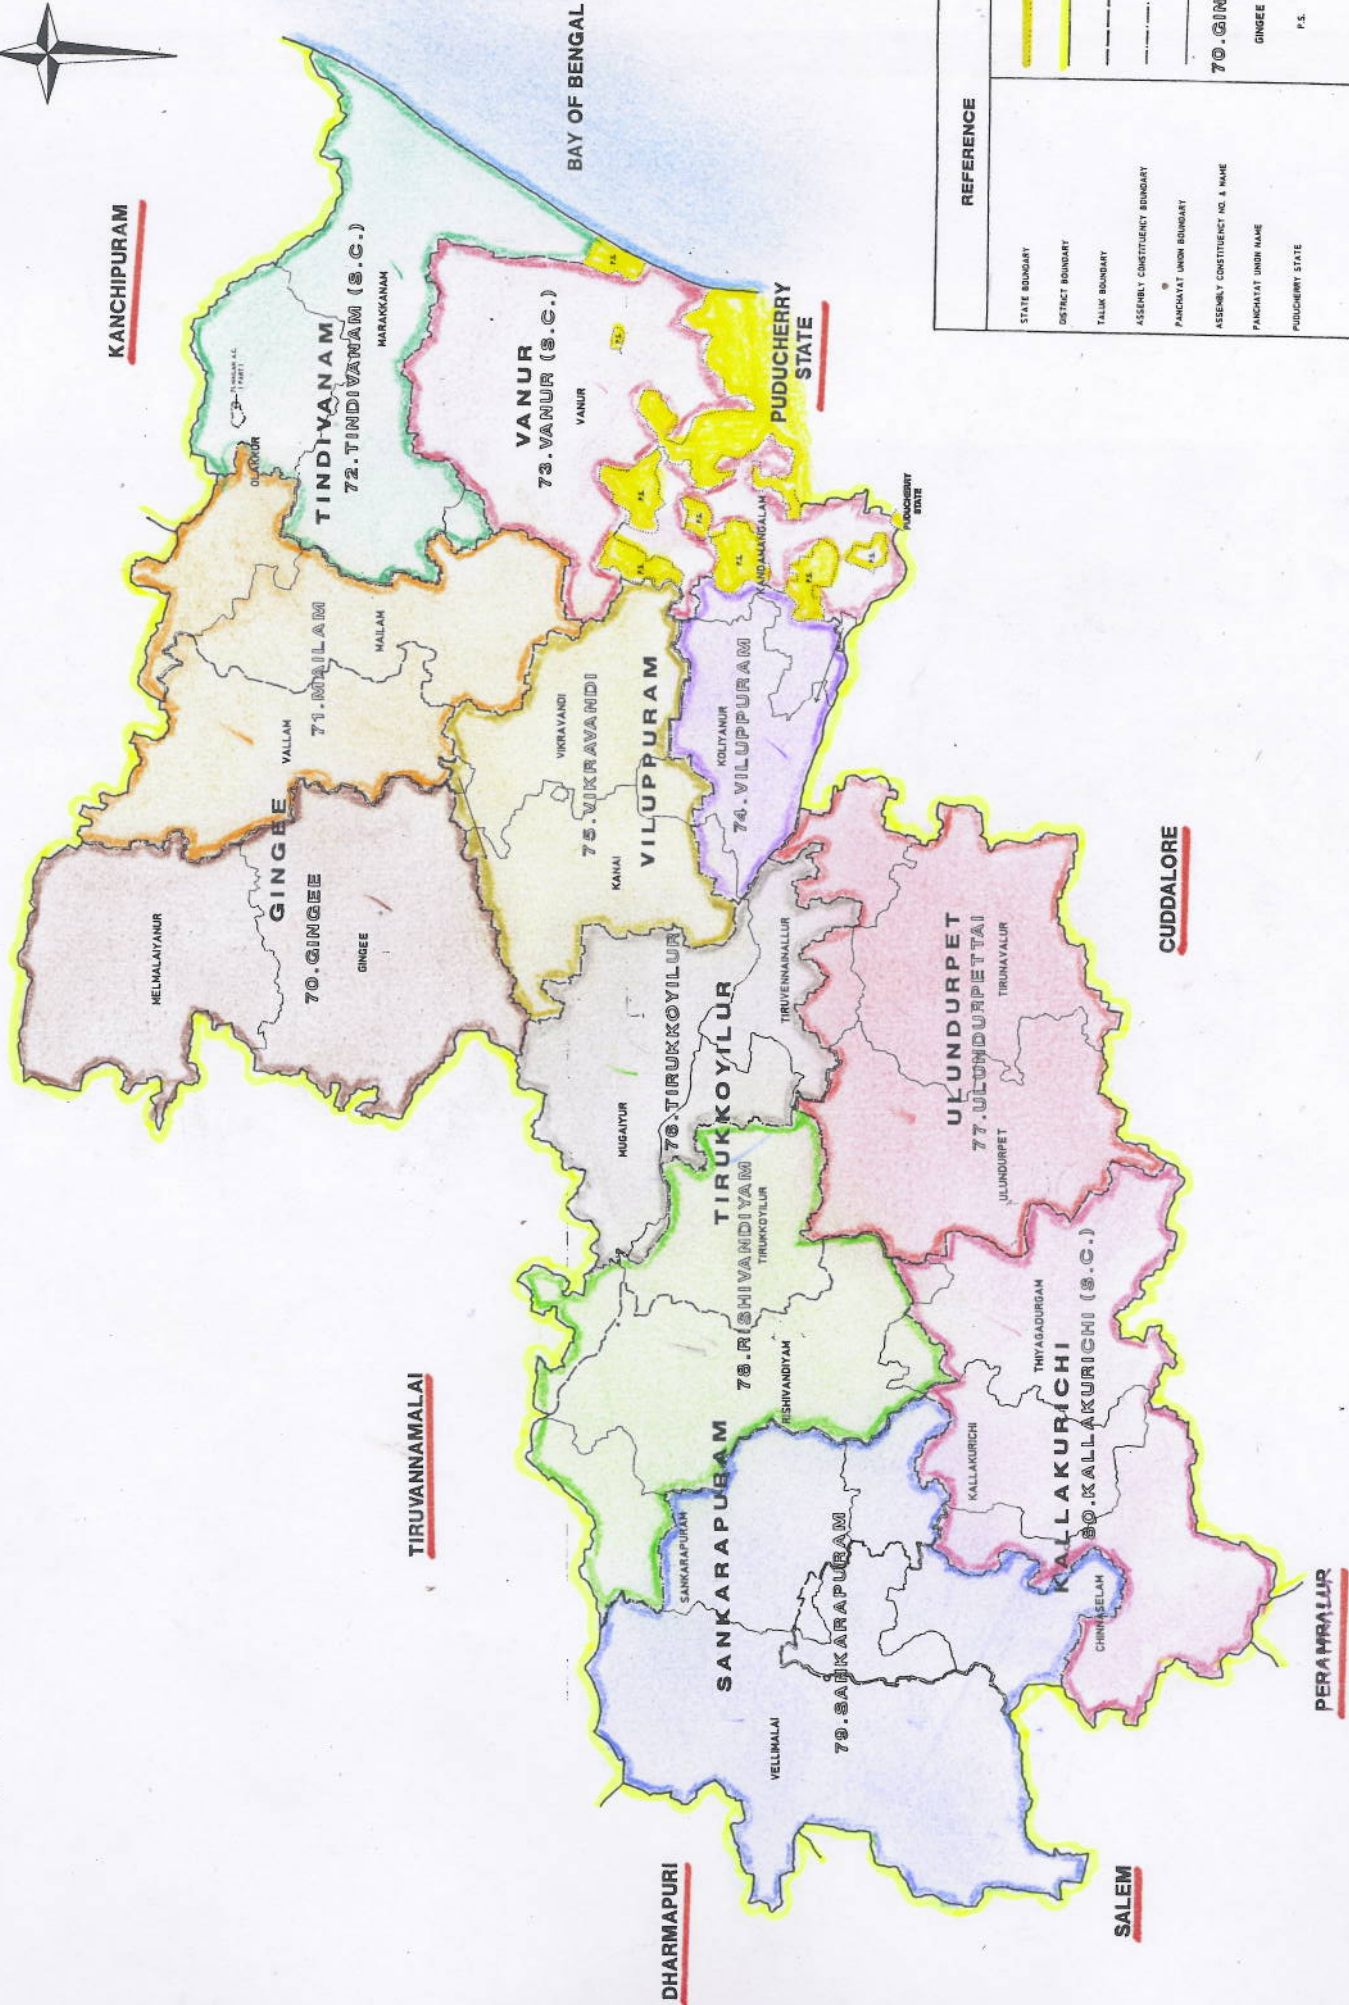

VILUPPURAM DISTRICT

REFERENCE	
STATE BOUNDARY	—
DISTRICT BOUNDARY	—
TALUK BOUNDARY	—
ASSEMBLY CONSTITUENCY BOUNDARY	—
PANCHAYAT UNION BOUNDARY	—
ASSEMBLY CONSTITUENCY NO. & NAME	70. GINGEE
PANCHAYAT UNION NAME	GINGEE
PUDUCHERRY STATE	P.S.