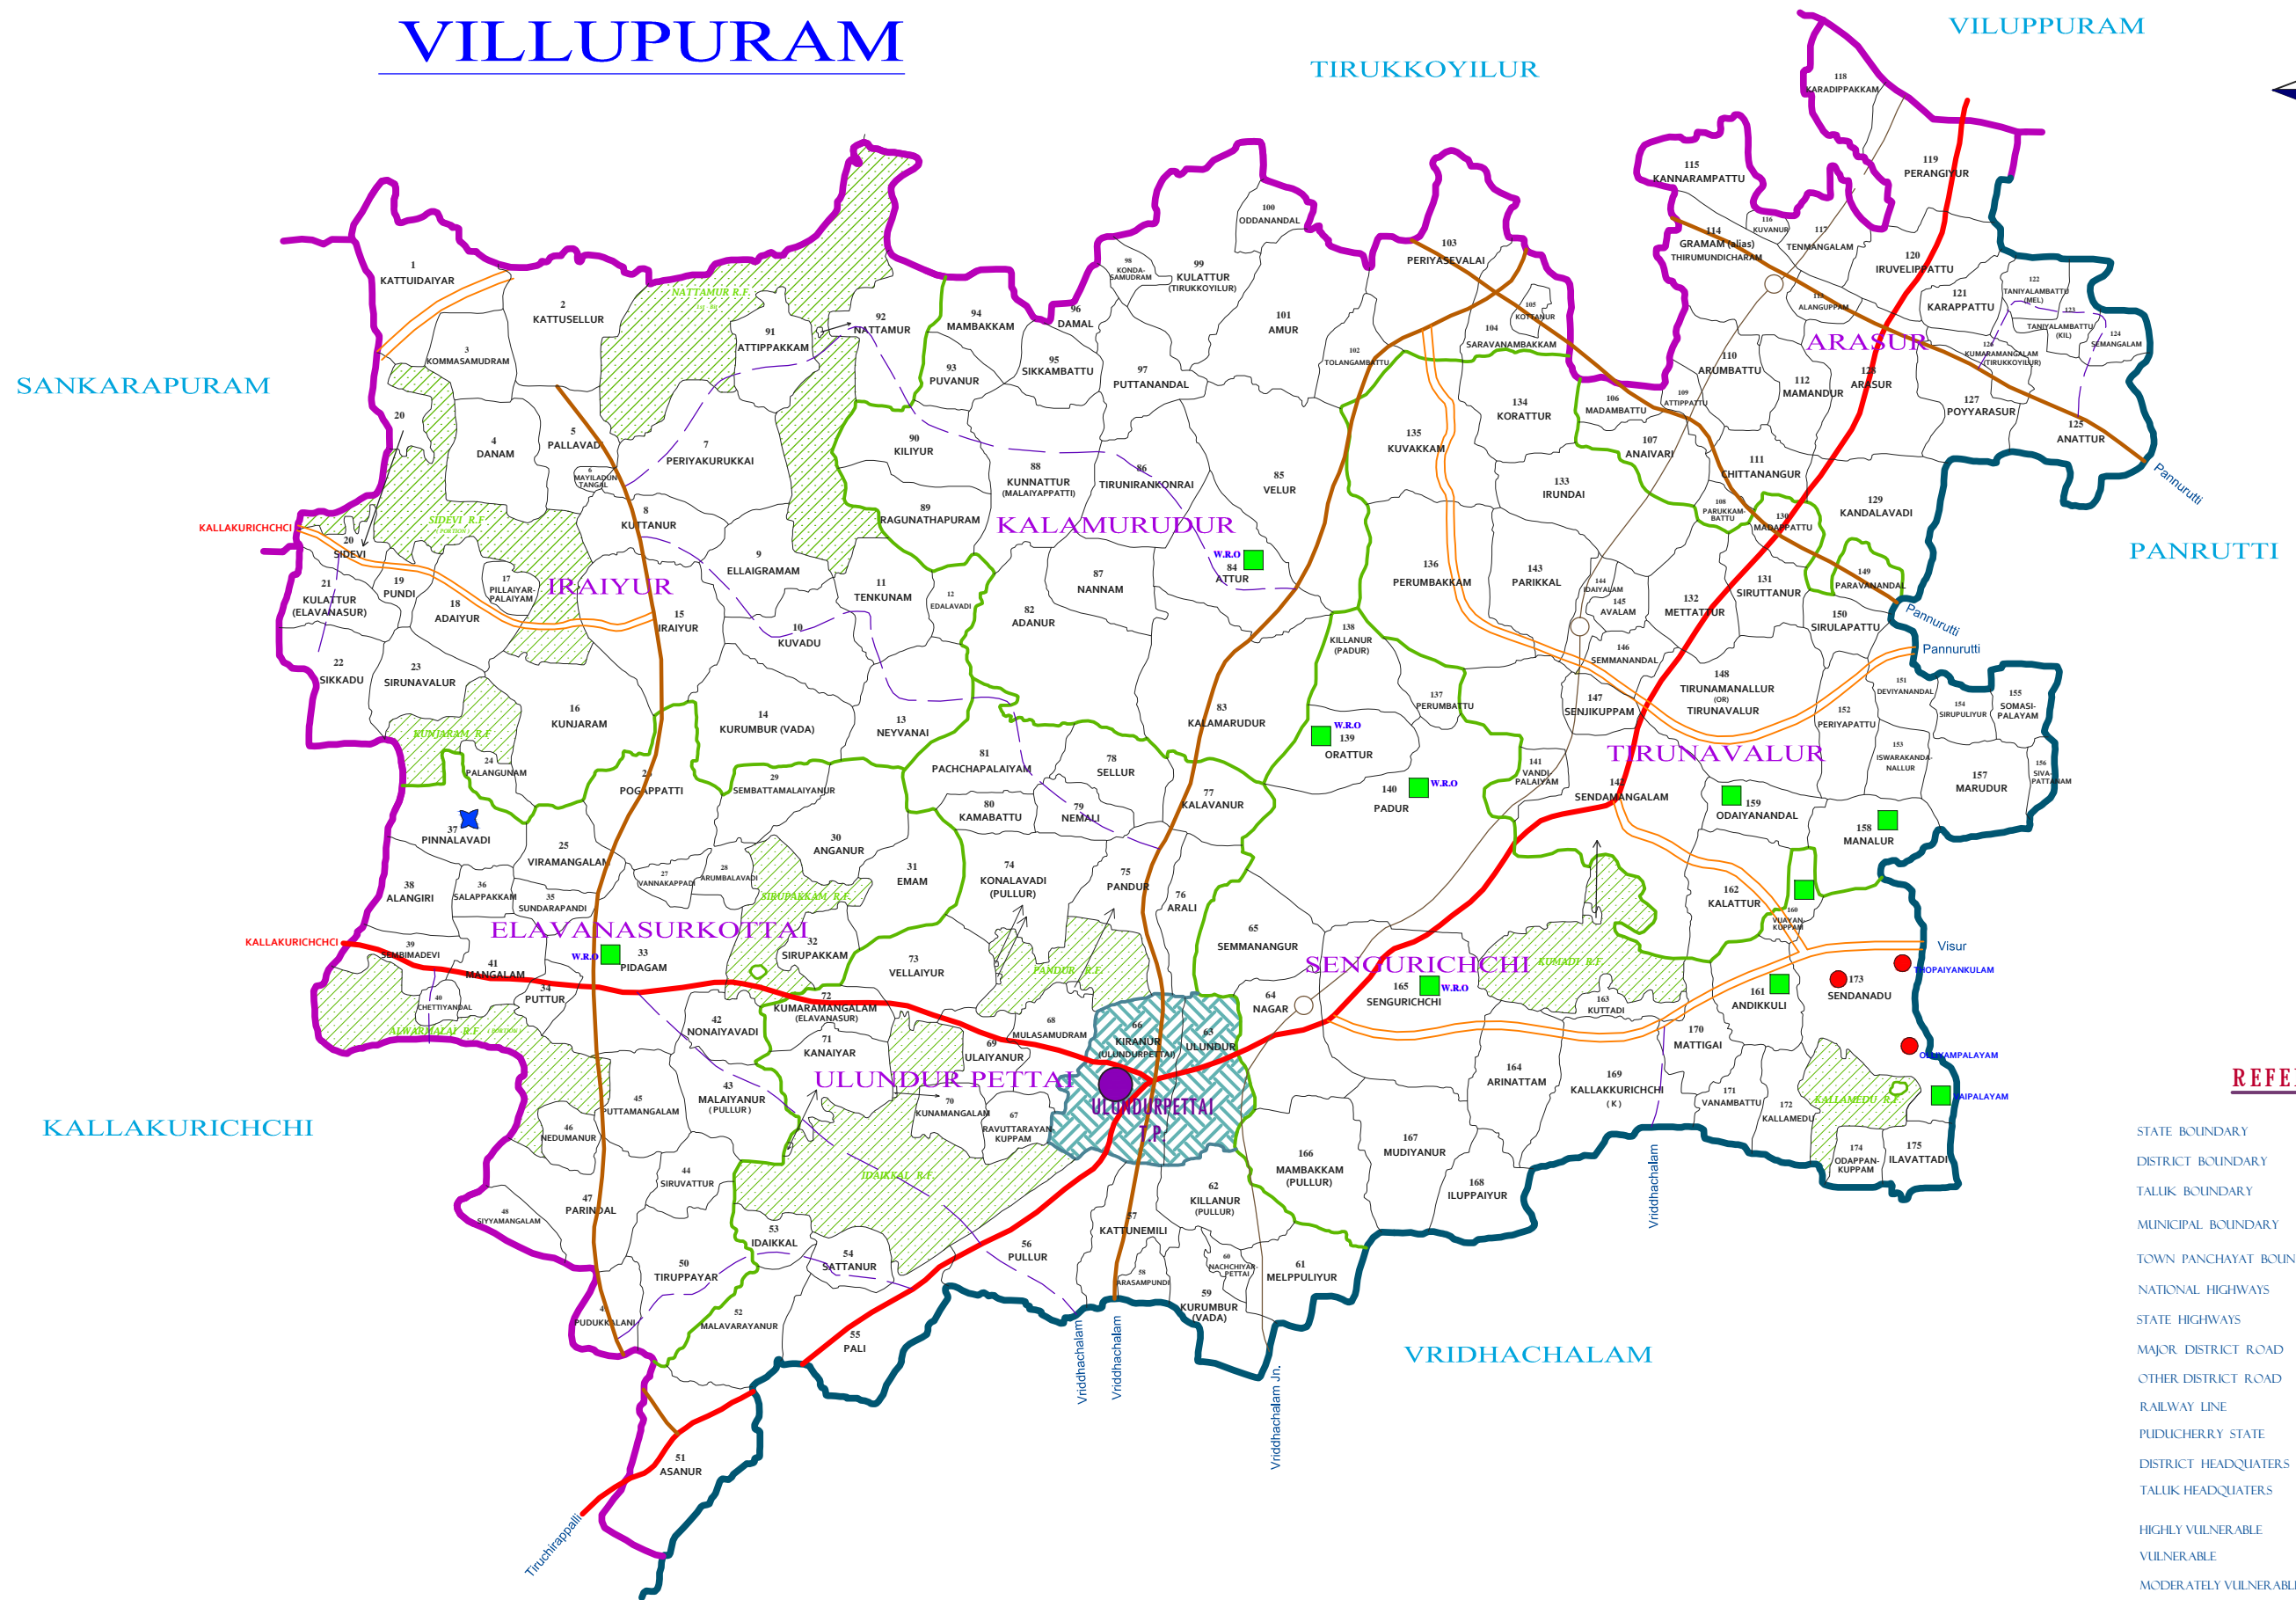

# ULUNDUR PETTAI TALUK VILLUPURAM

## REFERENCE

- STATE BOUNDARY —
- DISTRICT BOUNDARY —
- TALUK BOUNDARY —
- MUNICIPAL BOUNDARY —
- TOWN PANCHAYAT BOUNDARY —
- NATIONAL HIGHWAYS —
- STATE HIGHWAYS —
- MAJOR DISTRICT ROAD —
- OTHER DISTRICT ROAD —
- RAILWAY LINE —
- PUDUCHERRY STATE —
- DISTRICT HEADQUARTERS ●
- TALUK HEADQUARTERS ●
- HIGHLY VULNERABLE ●
- VULNERABLE ★
- MODERATELY VULNERABLE ★
- LOW VULNERABILITY ■
- P.S. ○