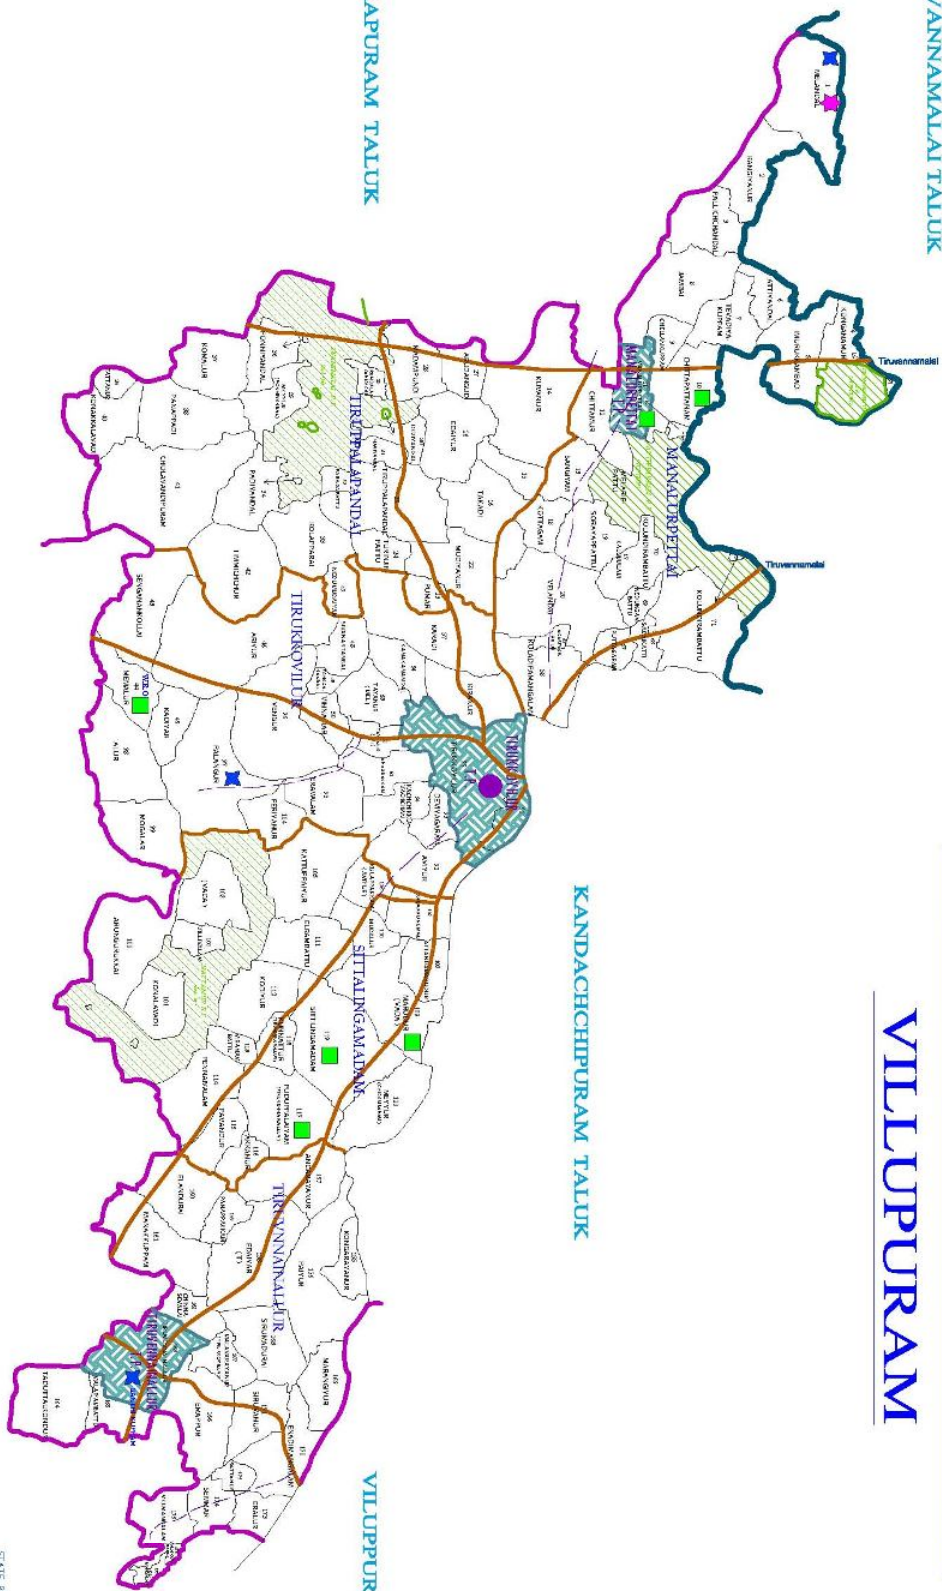

TIRUVANNAMALAI TALUK

TIRUKKOVILUR TALUK VILUPPURAM

KANDACHCHIPURAM TALUK

SANKARAPURAM TALUK

VILUPPURAM TALUK

ULUNDUREPETA TALUK

REFERENCE

- STATE BOUNDARY
- DISTRICT BOUNDARY
- TALUK BOUNDARY
- MINERAL BOUNDARY
- TOWN (MUNICIPAL) BOUNDARY
- NATIONAL HIGHWAYS
- STATE HIGHWAYS
- MAJON DISTRICT ROAD
- OTHER DISTRICT ROAD
- RAILWAY LINE
- GOVERNMENT STATE
- TALUK HEADQUARTERS
- HEALTHY WATERABLE
- UNHEALTHY
- NON-CRITICAL WATERABLE
- LOW WATERABILITY
- T.A.