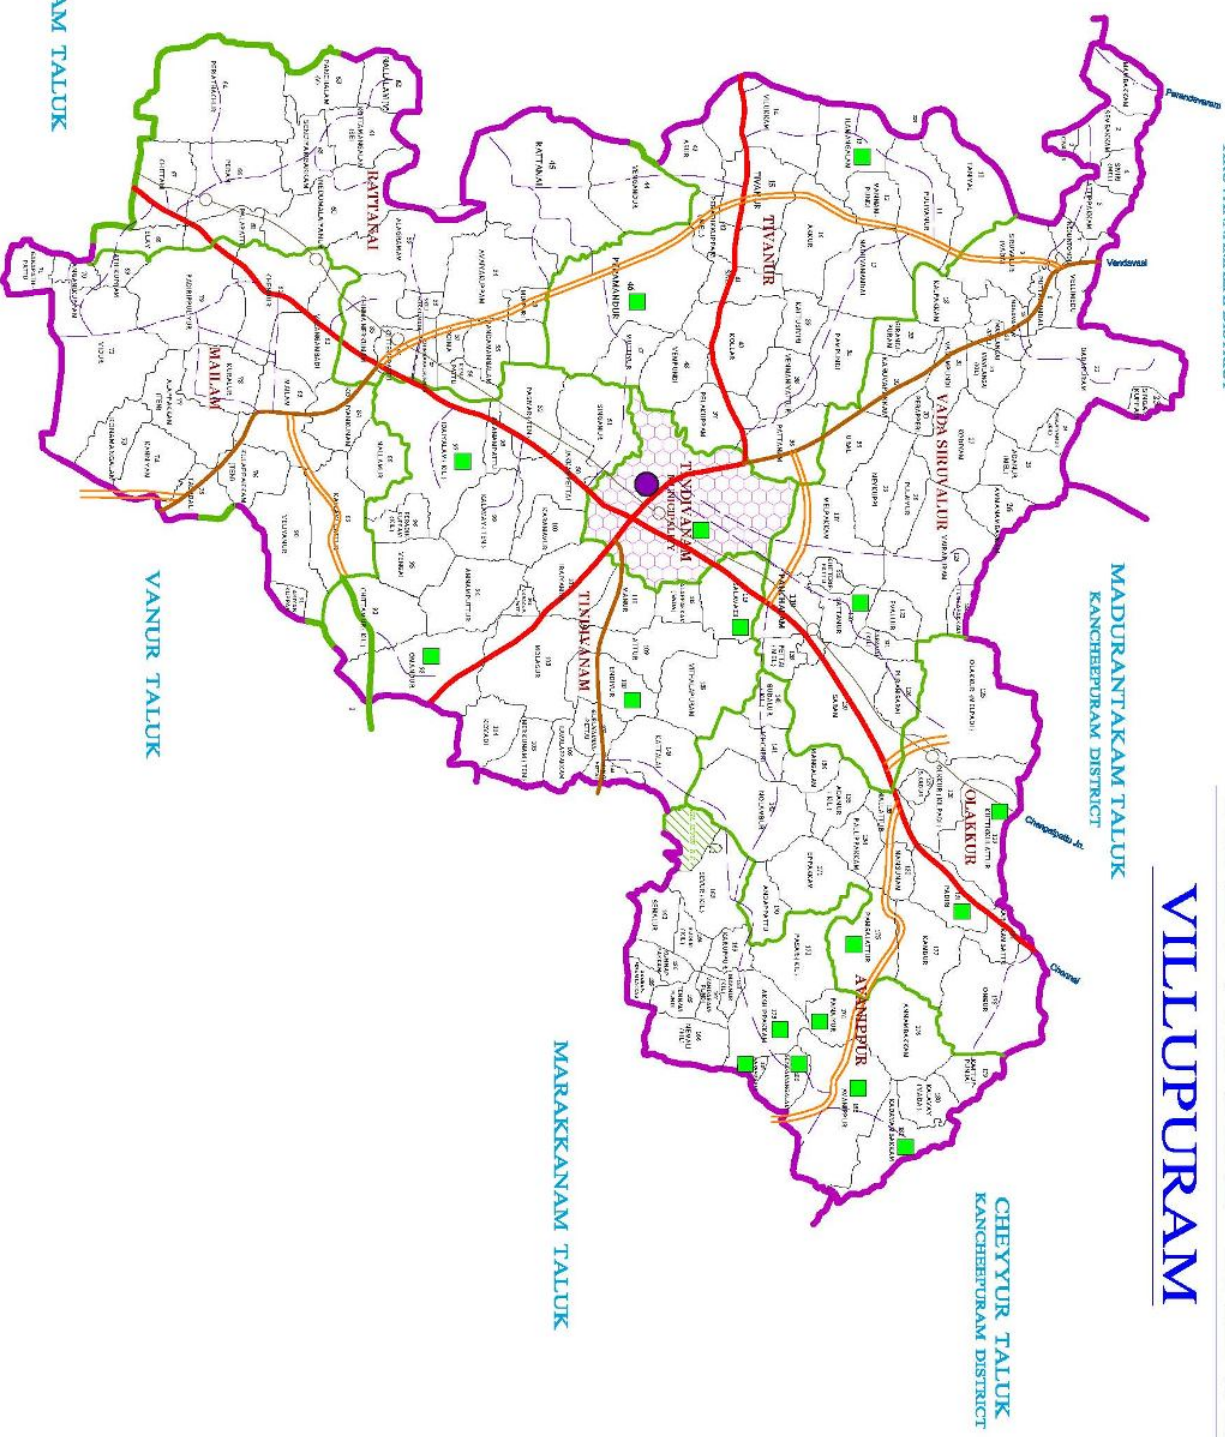

# TINDIVANAM TALUK VILLUPURAM

### REFERENCE

- STATE BOUNDARY
- DISTRICT BOUNDARY
- TALUK BOUNDARY
- MUNICIPAL BOUNDARY
- TOWN (MUNICIPAL) BOUNDARY
- NATIONAL HIGHWAYS
- STATE HIGHWAYS
- MAJOR DISTRICT ROAD
- OTHER DISTRICT ROAD
- RAILWAY LINE
- DISCREET STATE
- TALUK HEADQUARTERS
- SOBELY VULNERABLE
- VULNERABLE
- MODERATELY VULNERABLE
- LOW VULNERABILITY