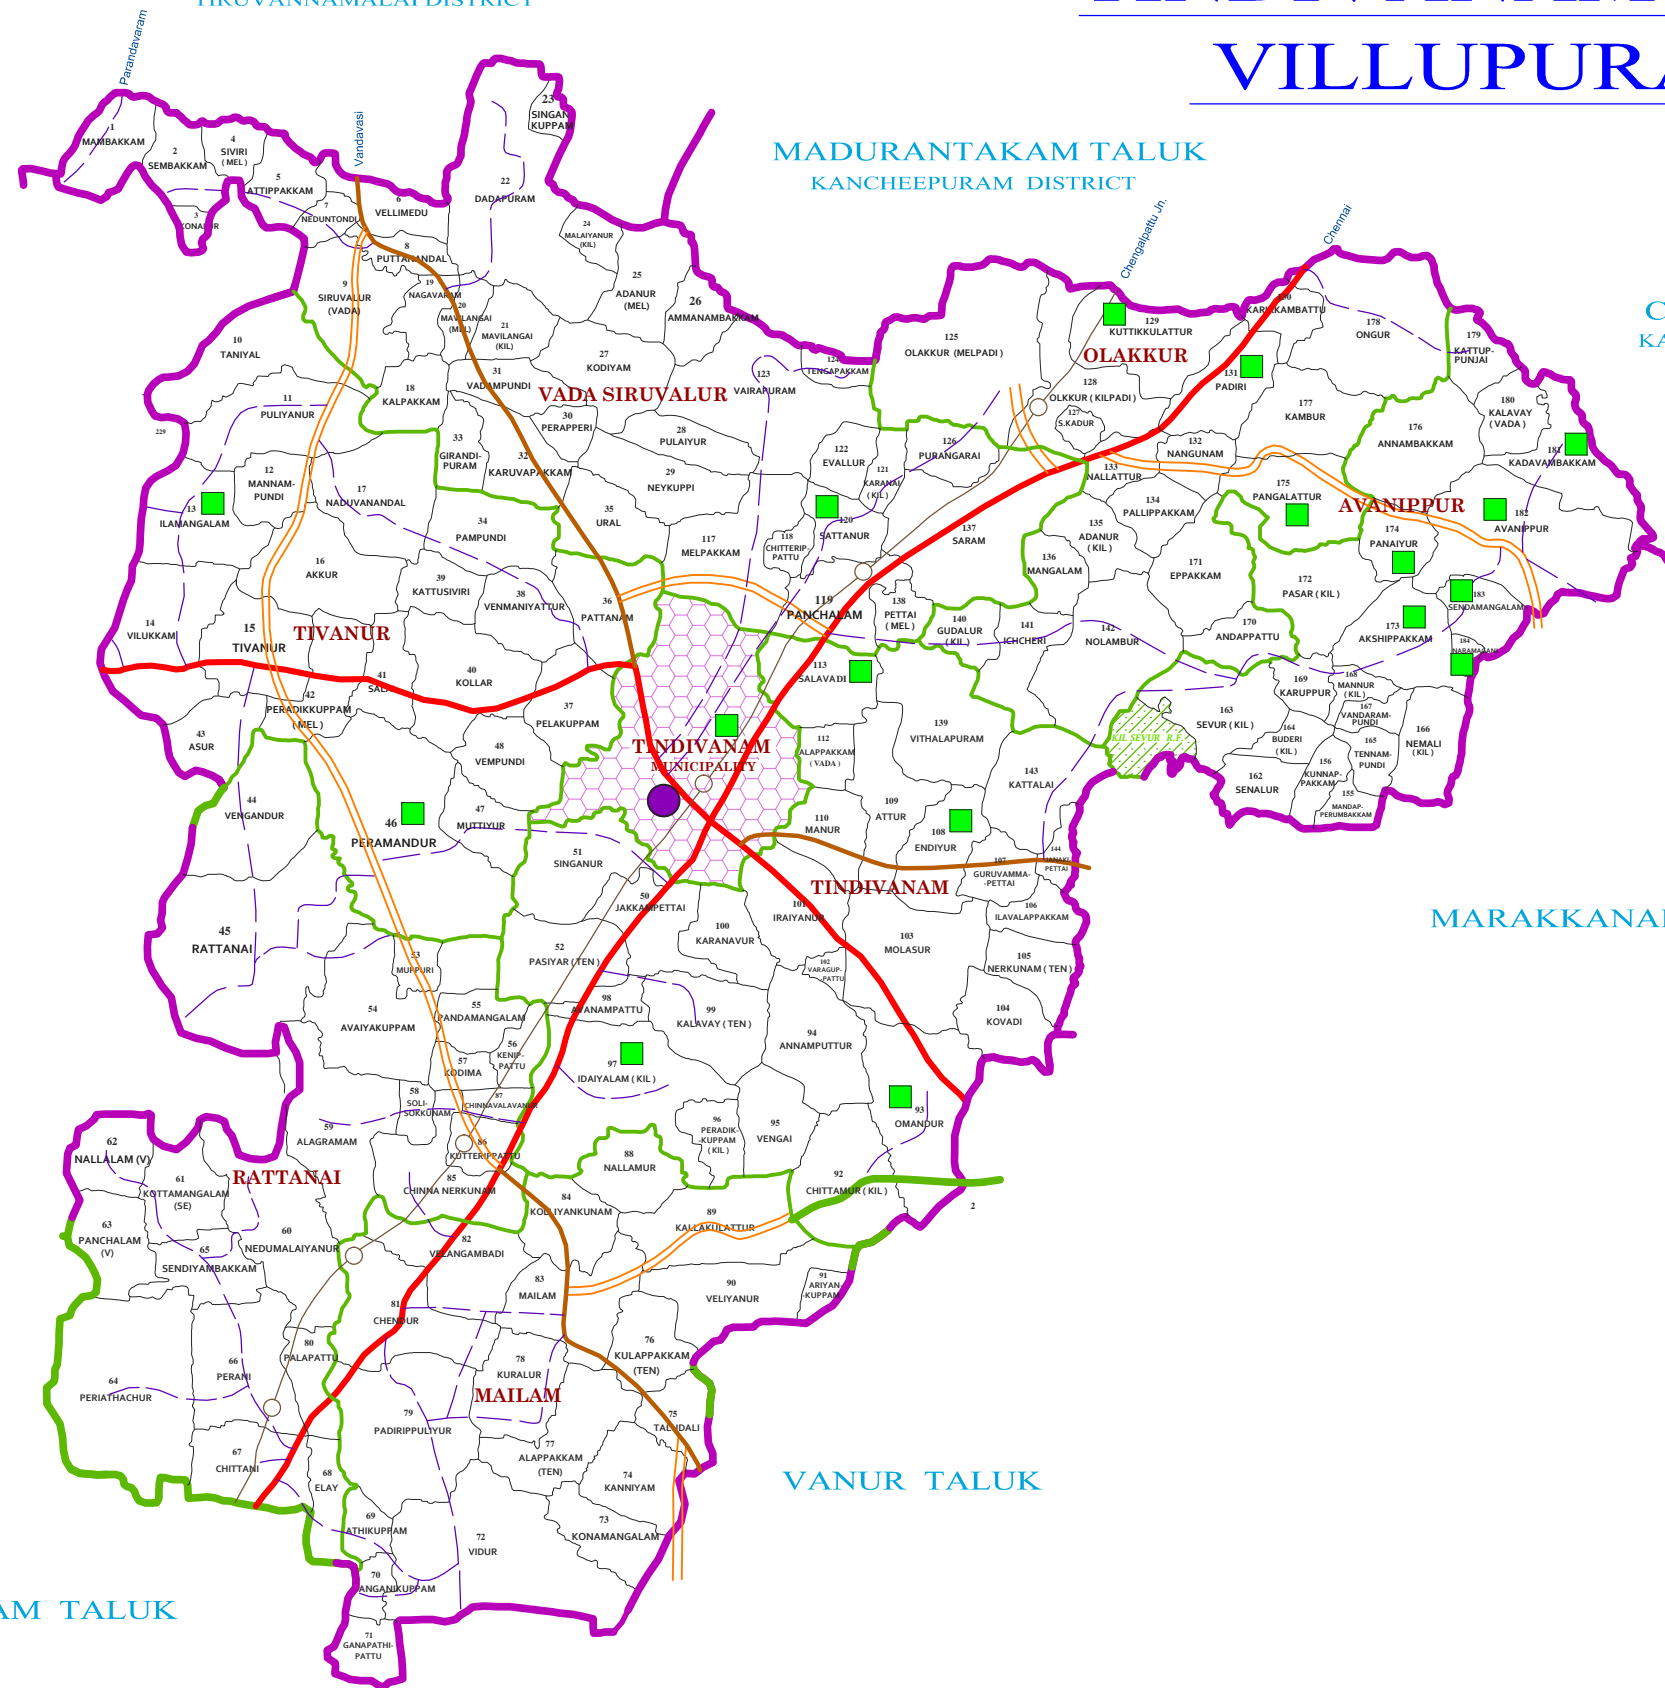

VANDAVASI TALUK
TIRUVANNAMALAI DISTRICT

TINDIVANAM TALUK VILLUPURAM

MADURANTAKAM TALUK
KANCHEEPURAM DISTRICT

CHEYUR TALUK
KANCHEEPURAM DISTRICT

GINGEE TALUK

MARAKKANAM TALUK

VANUR TALUK

VILUPPURAM TALUK

REFERENCE

STATE BOUNDARY	
DISTRICT BOUNDARY	
TALUK BOUNDARY	
MUNICIPAL BOUNDARY	
TOWN PANCHAYAT BOUNDARY	
NATIONAL HIGHWAYS	
STATE HIGHWAYS	
MAJOR DISTRICT ROAD	
OTHER DISTRICT ROAD	
RAILWAY LINE	
PUDUCHERRY STATE	
TALUK HEADQUARTERS	
HIGHLY VULNERABLE	
VULNERABLE	
MODERATELY VULNERABLE	
LOW VULNERABILITY	