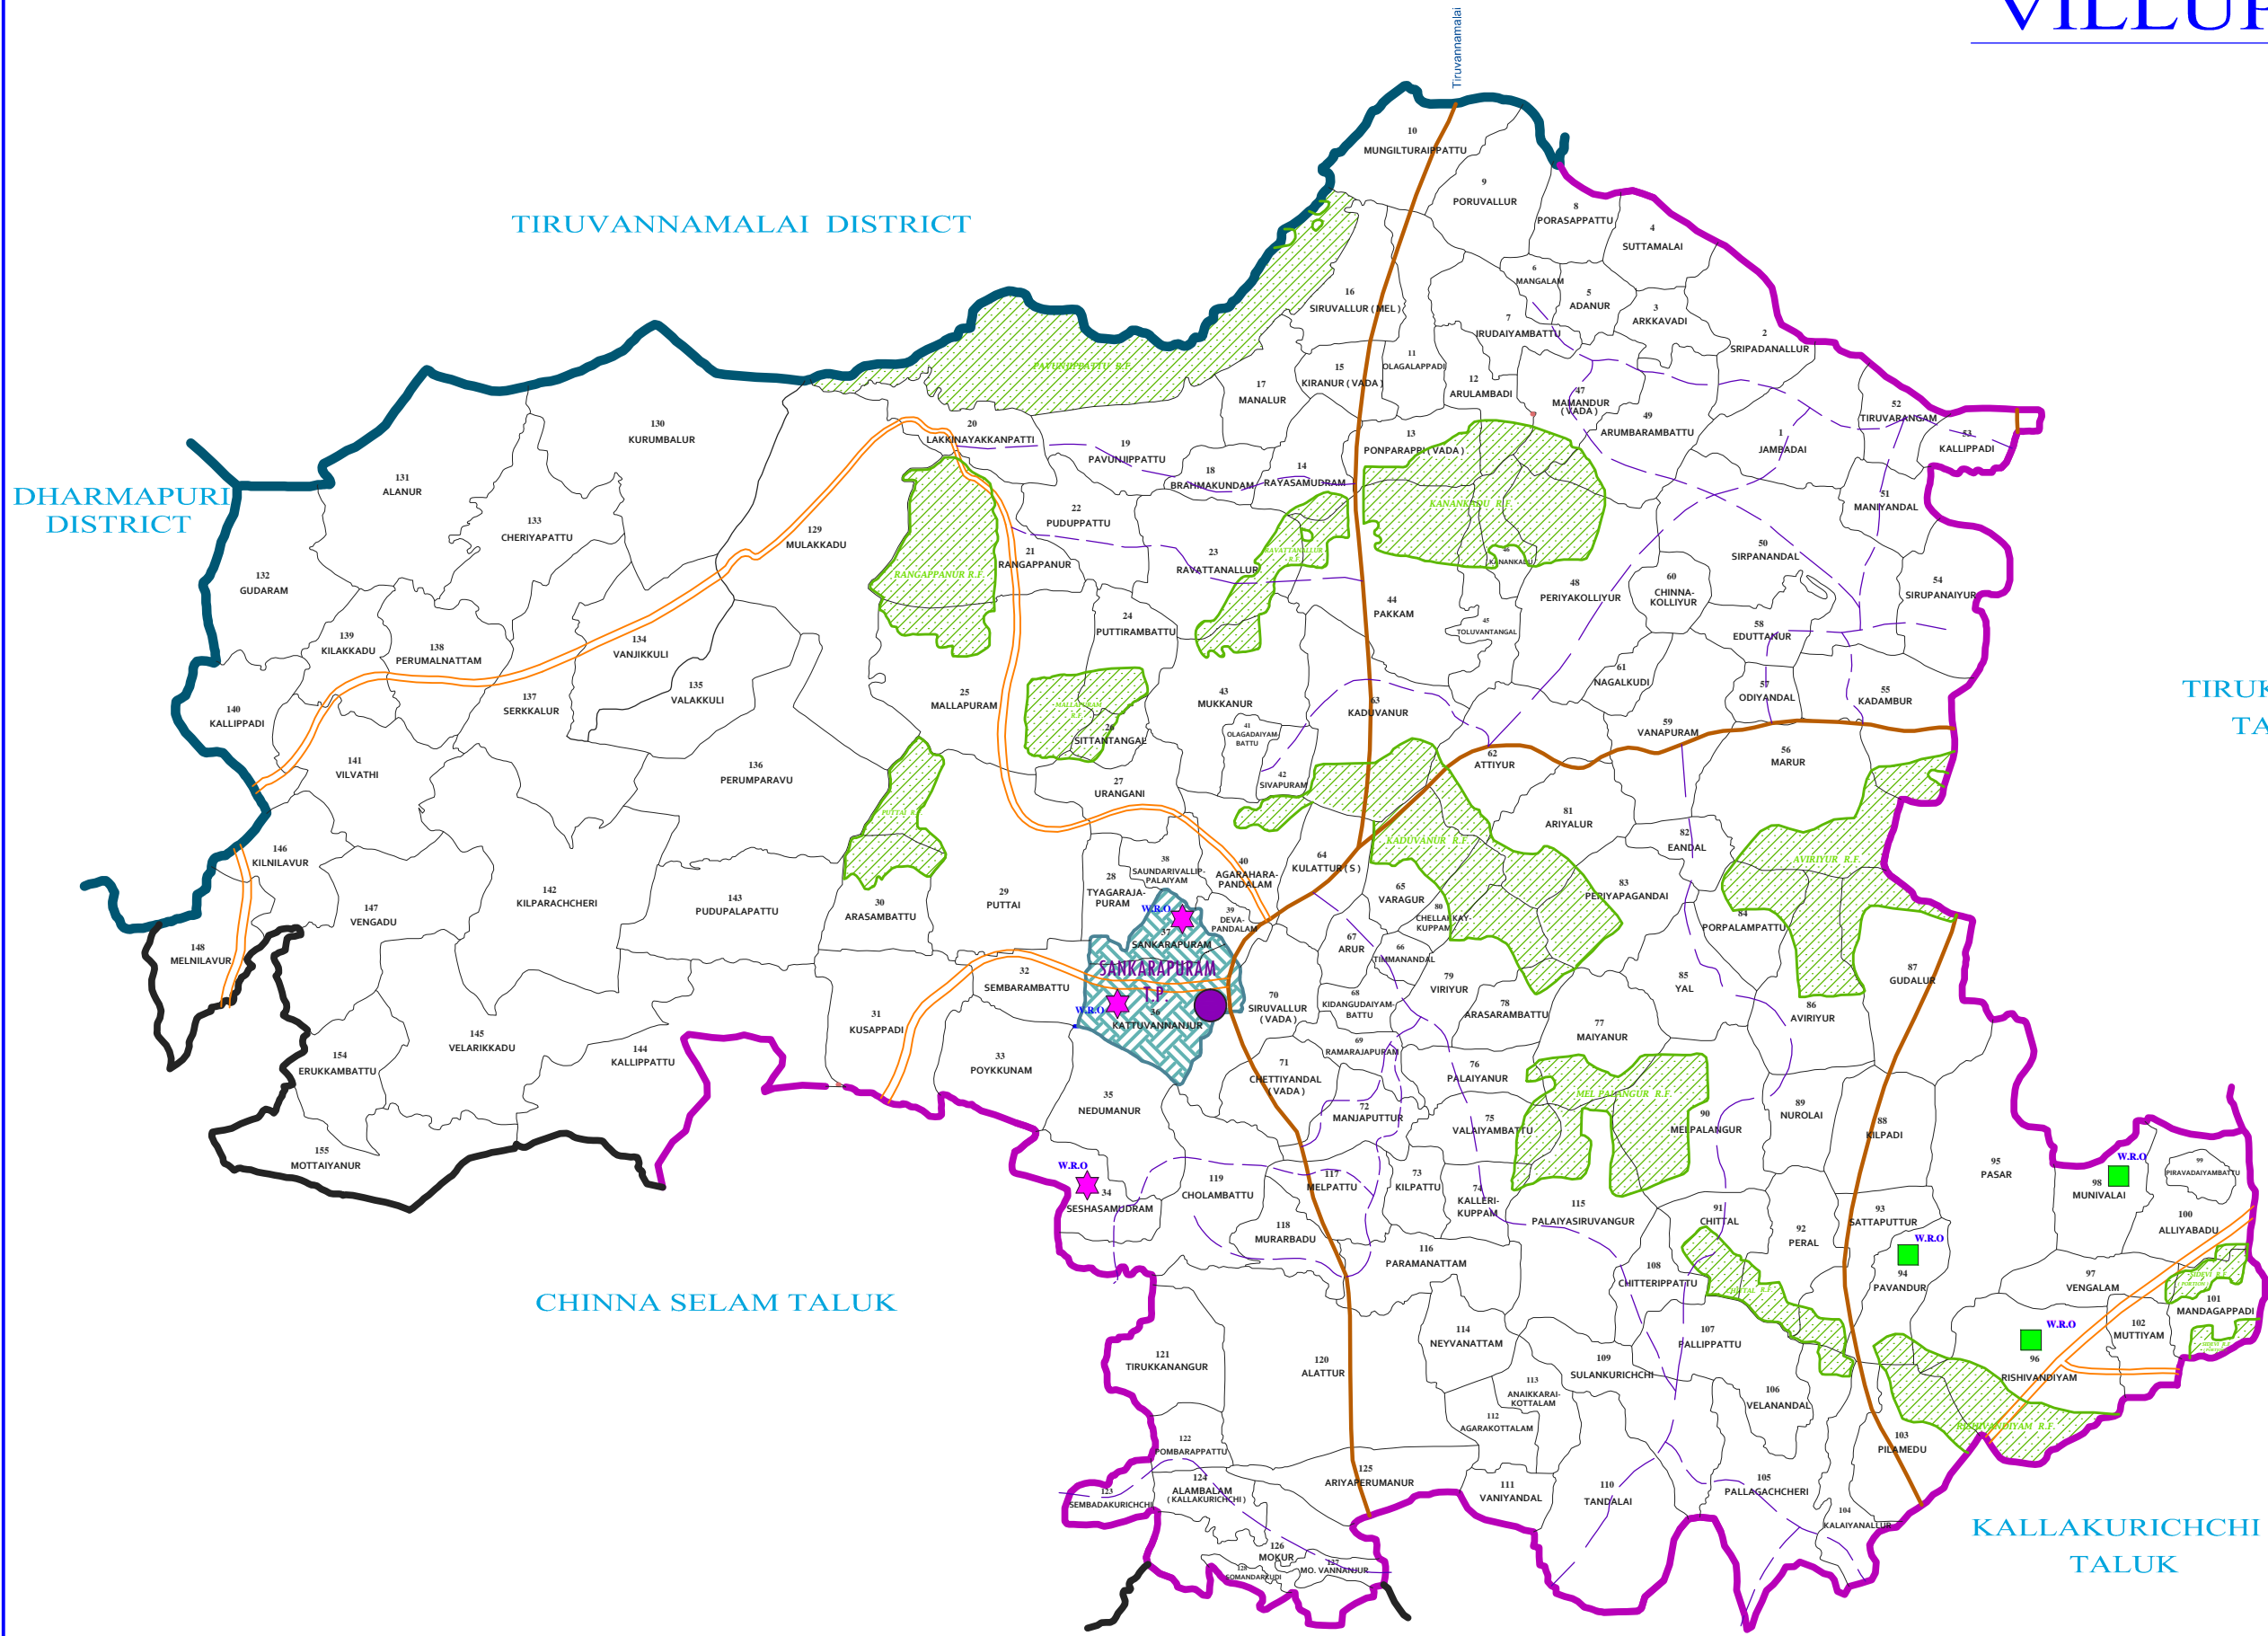

# SANKARAPURAM TALUK VILLUPURAM

## REFERENCE

- STATE BOUNDARY
- DISTRICT BOUNDARY
- TALUK BOUNDARY
- MUNICIPAL BOUNDARY
- TOWN PANCHAYAT BOUNDARY
- NATIONAL HIGHWAYS
- STATE HIGHWAYS
- MAJOR DISTRICT ROAD
- OTHER DISTRICT ROAD
- RAILWAY LINE
- PUDUCHERRY STATE
- P.S.
- TALUK HEADQUARTERS
- HIGHLY VULNERABLE
- VULNERABLE
- MODERATELY VULNERABLE
- LOW VULNERABILITY