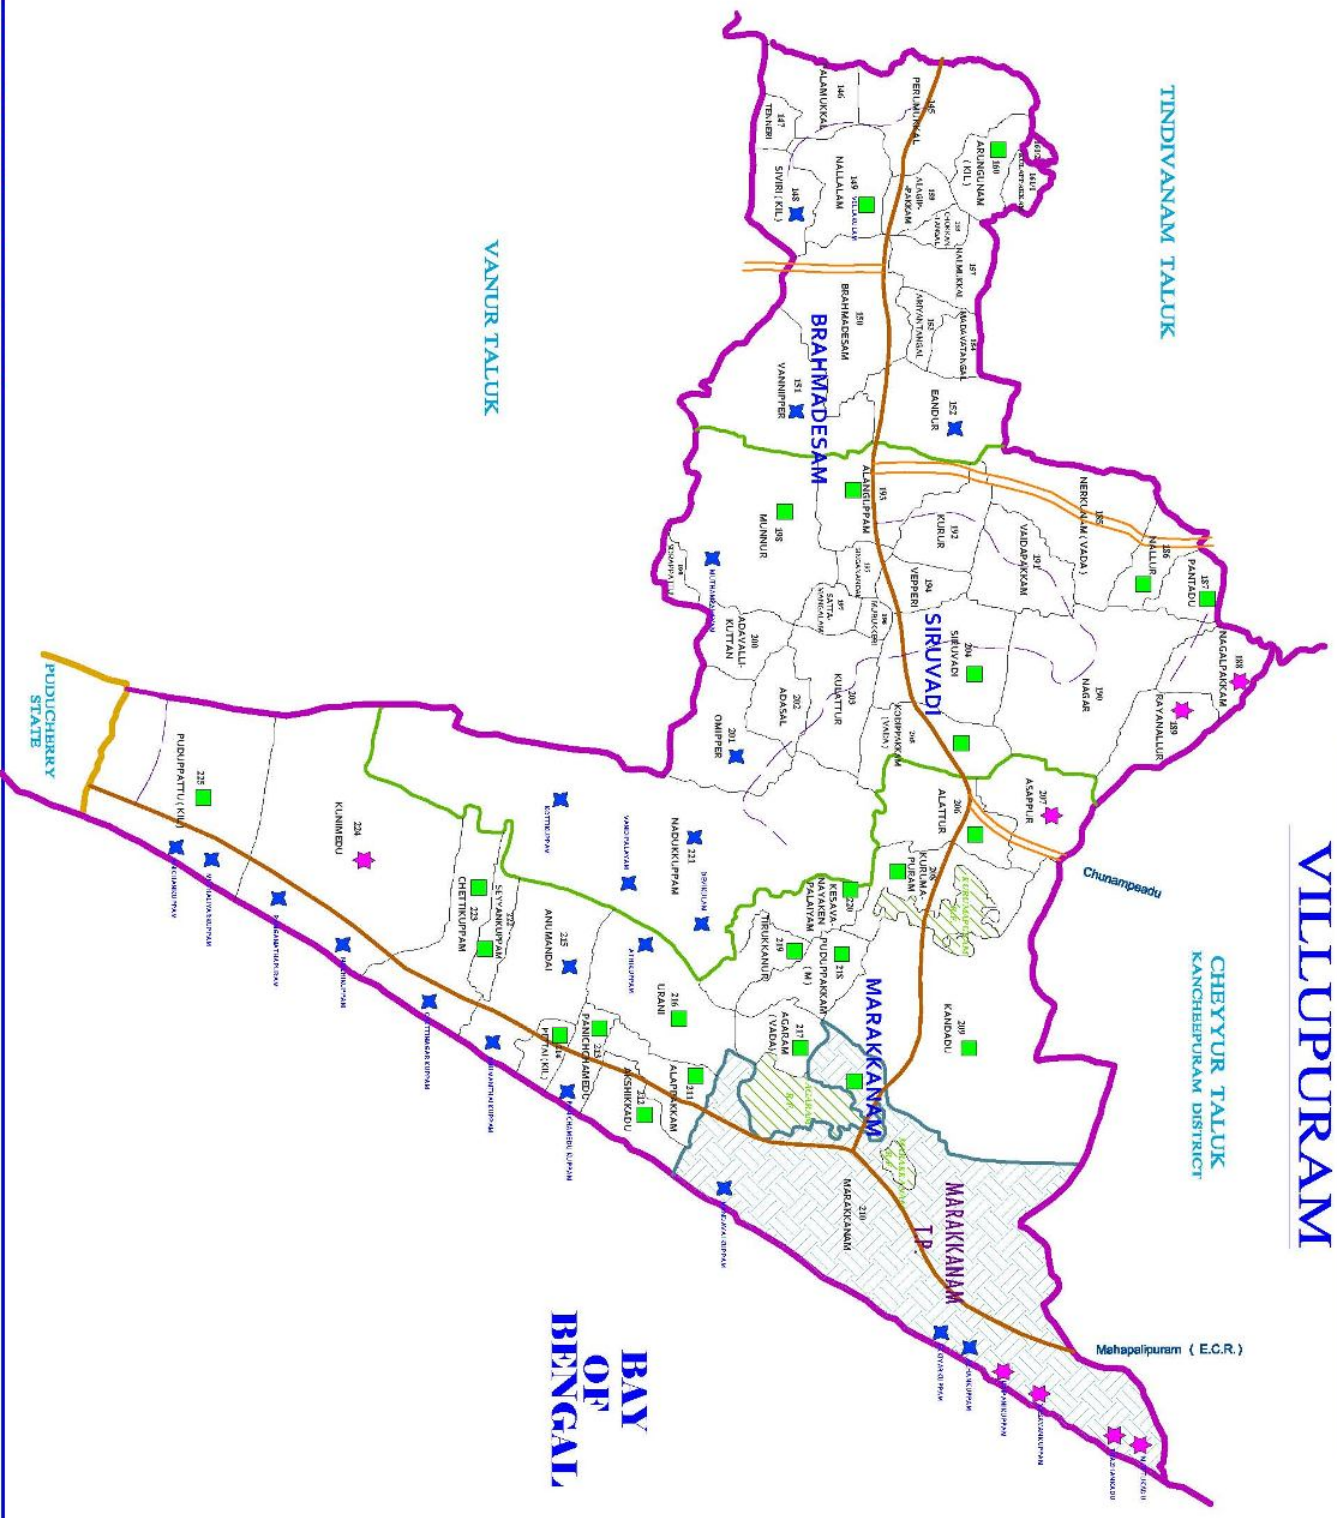

MARAKKANAM TALUK VILLUPURAM

REFERENCE

- STATE BOUNDARY
- DISTRICT BOUNDARY
- TALUK BOUNDARY
- MUNICIPAL BOUNDARY
- TOWN NANCENAT BOUNDARY
- NATIONAL HIGHWAYS
- STATE HIGHWAYS
- WATER DISTRICT ROAD
- OTHER DISTRICT ROAD
- RAILWAY LINE
- P.S. BOUNDARY
- HEALTH VETERINABLE
- VILLAGE
- MODERATELY VULNERABLE
- LOW VULNERABILITY