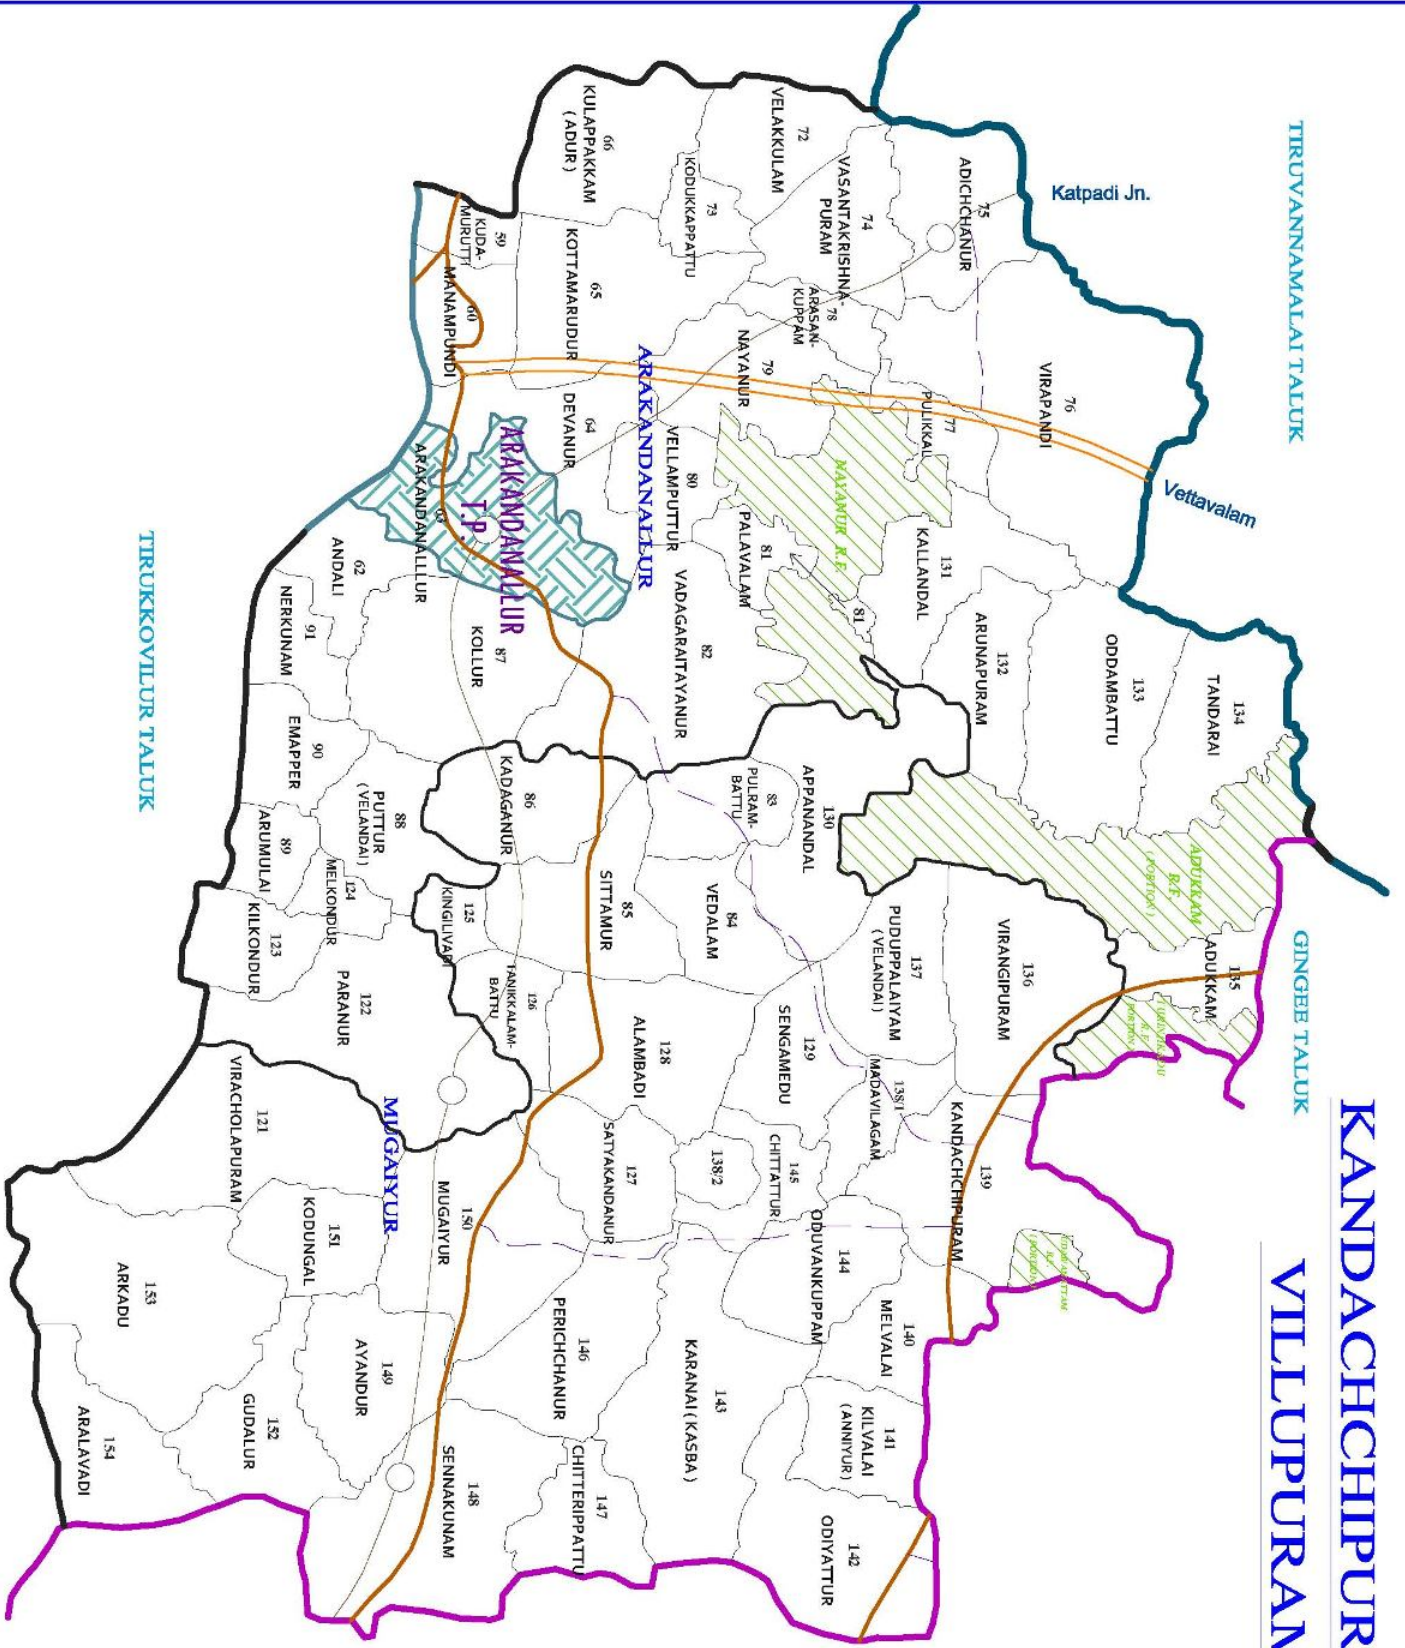

# KANDACHCHIPURAM TALUK

## VILUPPURAM

TIRUVANNAMALAI TALUK

GINGEE TALUK

VILUPPURAM TALUK

TIRUKKOVILUR TALUK

### REFERENCE

- STATE BOUNDARY
- DISTRICT BOUNDARY
- TALUK BOUNDARY
- MEDICAL BOUNDARY
- TOWN PAVEMENT BOUNDARY
- NATIONAL HIGHWAYS
- STATE HIGHWAYS
- MANDAL DISTRICT ROAD
- OTHER DISTRICT ROAD
- RAILWAY LINE
- POND/GRANDY STATE
- DISTRICT HEADQUARTERS
- TALUK HEADQUARTERS
- LOCAL VILLAGER
- VILLAGER
- MODERATELY VULNERABLE
- LOW VULNERABILITY