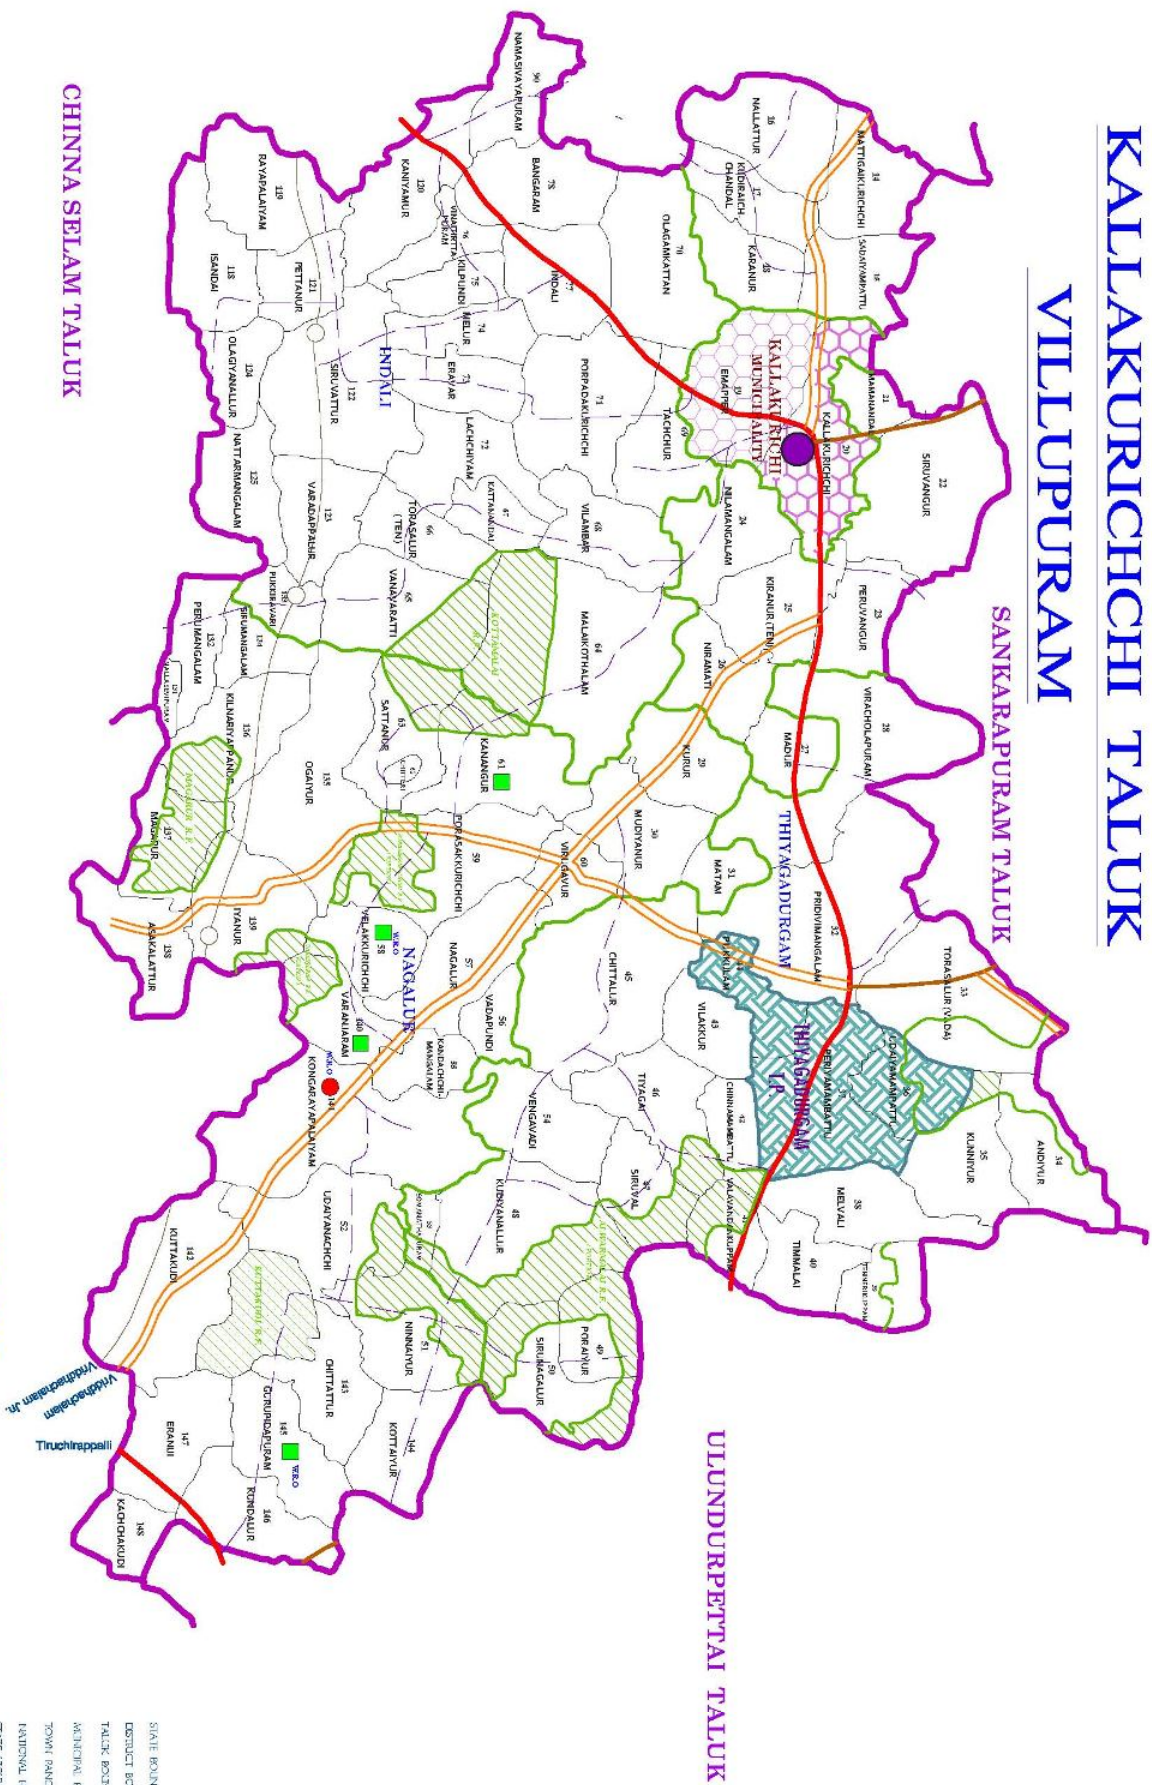

KALLAKURICHCHI TALUK VILLUPURAM

REFERENCE

- STATE BOUNDARY
- DISTRICT BOUNDARY
- TALUK BOUNDARY
- AGRICULTURAL BOUNDARY
- TOWN PANCHAYAT BOUNDARY
- NATIONAL HIGHWAY
- STATE HIGHWAY
- MAJOR DISTRICT ROAD
- OTHER DISTRICT ROAD
- RAILWAY LINE
- PUDUCERARY STATE
- DISTRICT HEADQUARTERS
- TALUK HEADQUARTERS
- ISOLATED VILLAGE
- VILLAGE
- NON-RESIDENTIAL
- LOW VILLAGEABILITY