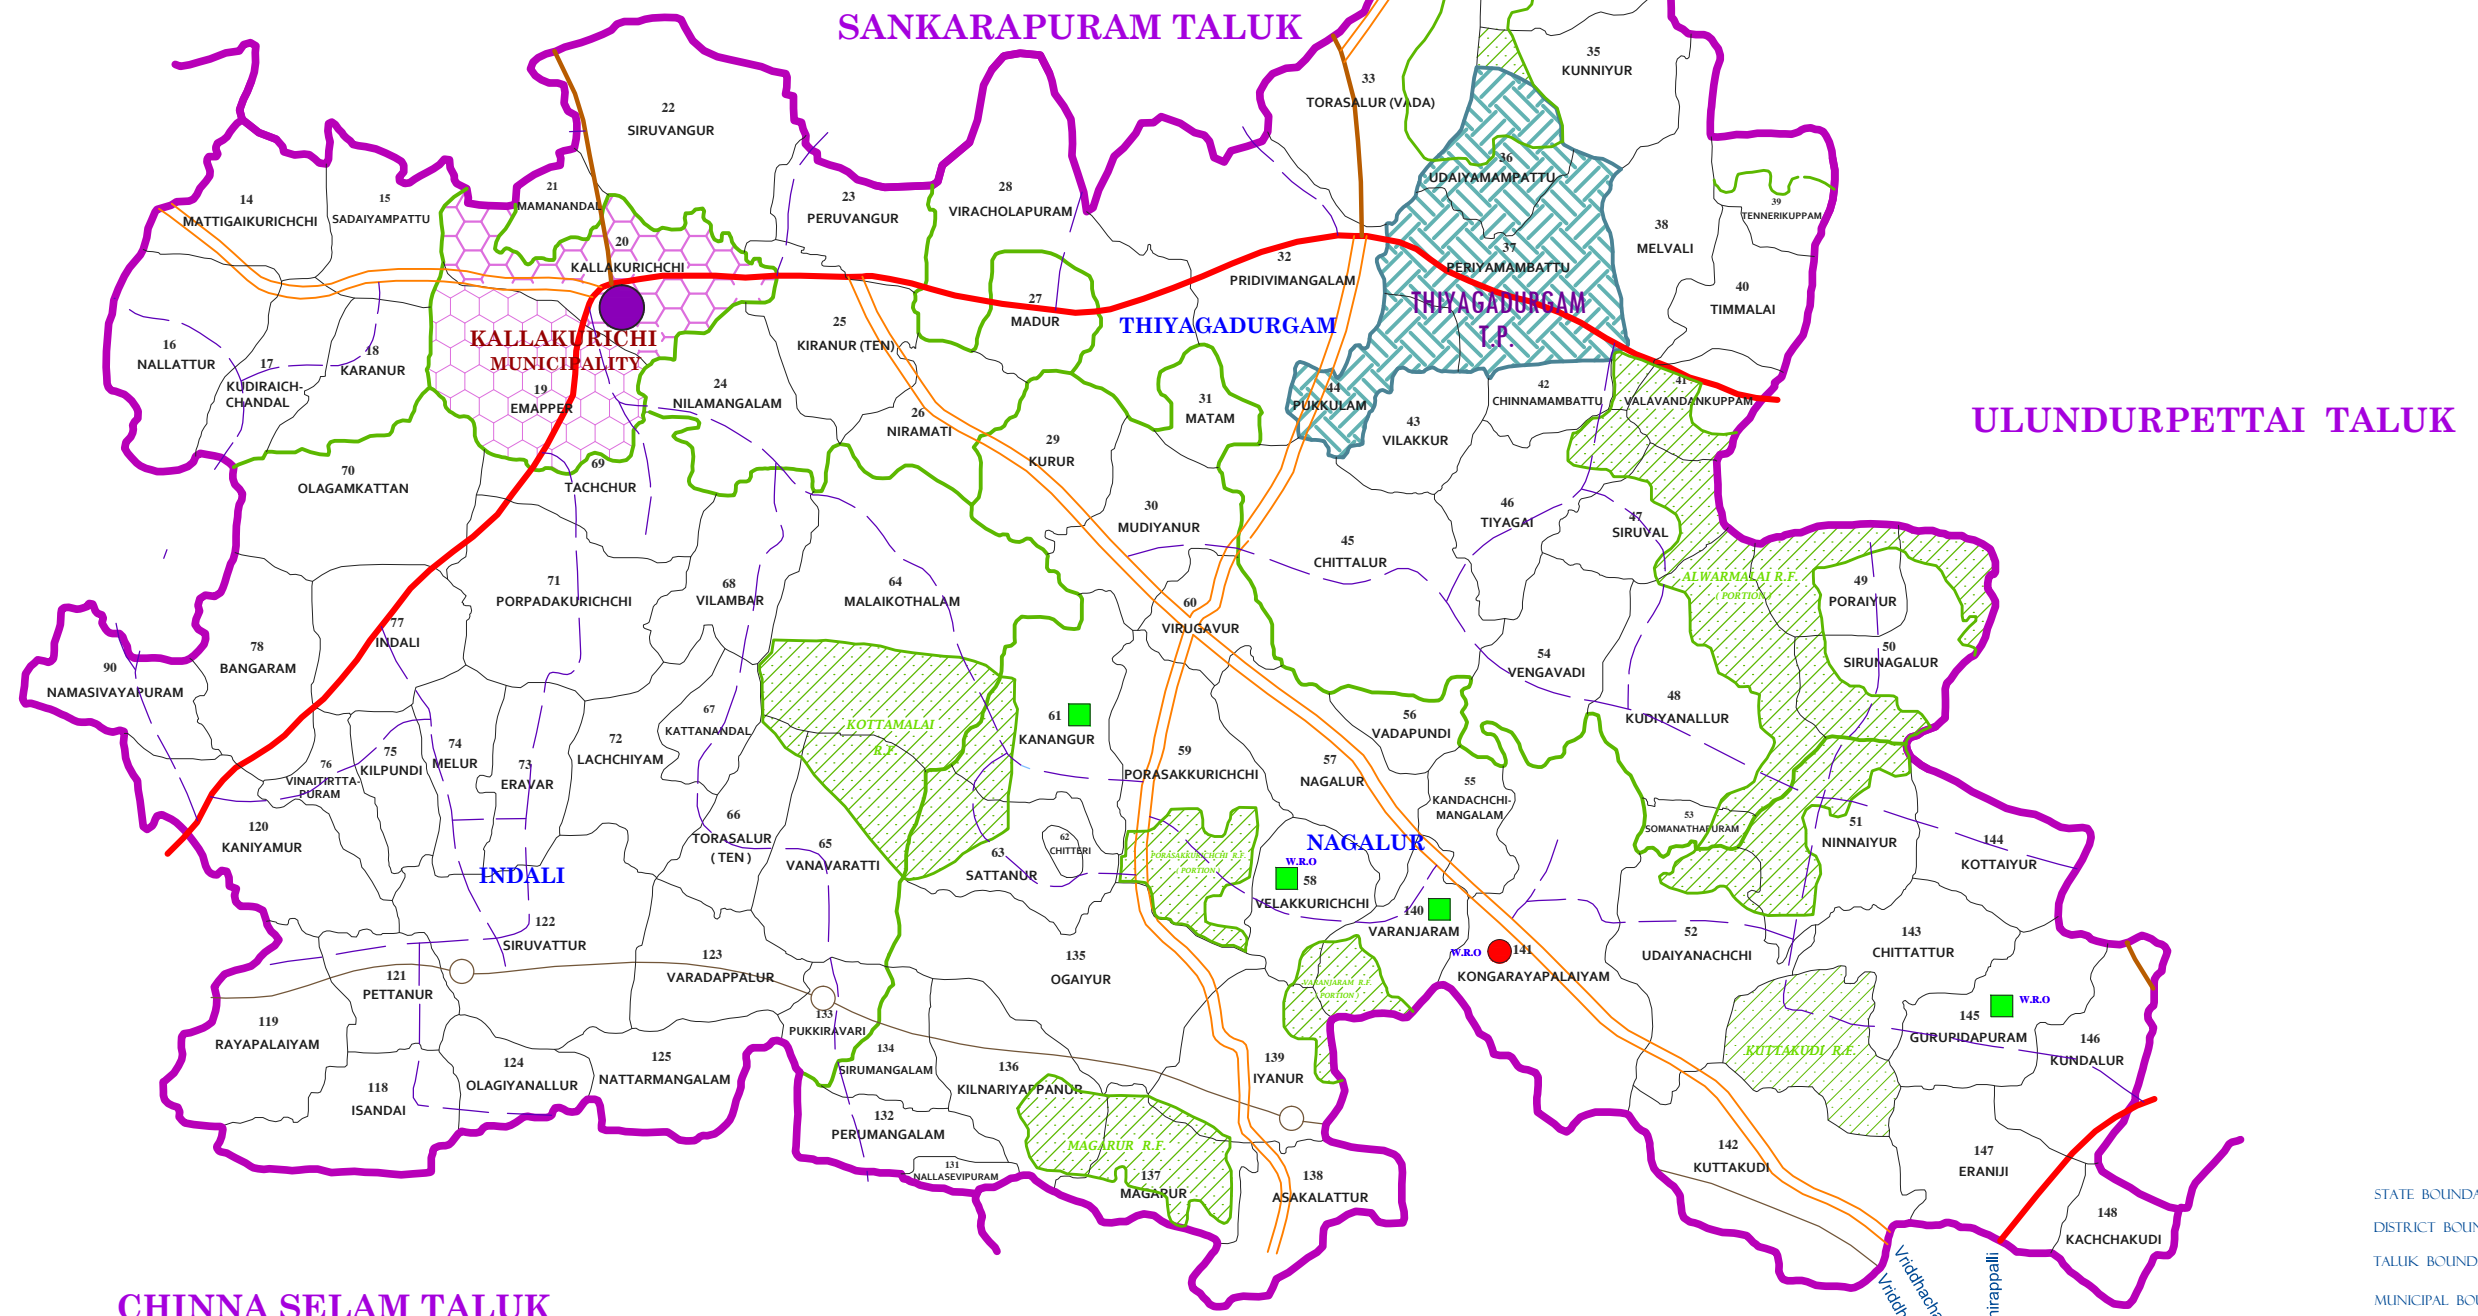

KALLAKURICHCHI TALUK VILLUPURAM

REFERENCE

- STATE BOUNDARY —
- DISTRICT BOUNDARY —
- TALUK BOUNDARY —
- MUNICIPAL BOUNDARY —
- TOWN PANCHAYAT BOUNDARY —
- NATIONAL HIGHWAYS —
- STATE HIGHWAYS —
- MAJOR DISTRICT ROAD —
- OTHER DISTRICT ROAD —
- RAILWAY LINE —
- PUDUCHERRY STATE —
- DISTRICT HEADQUARTERS ●
- TALUK HEADQUARTERS ●
- HIGHLY VULNERABLE ●
- VULNERABLE ★
- MODERATELY VULNERABLE ✱
- LOW VULNERABILITY ■