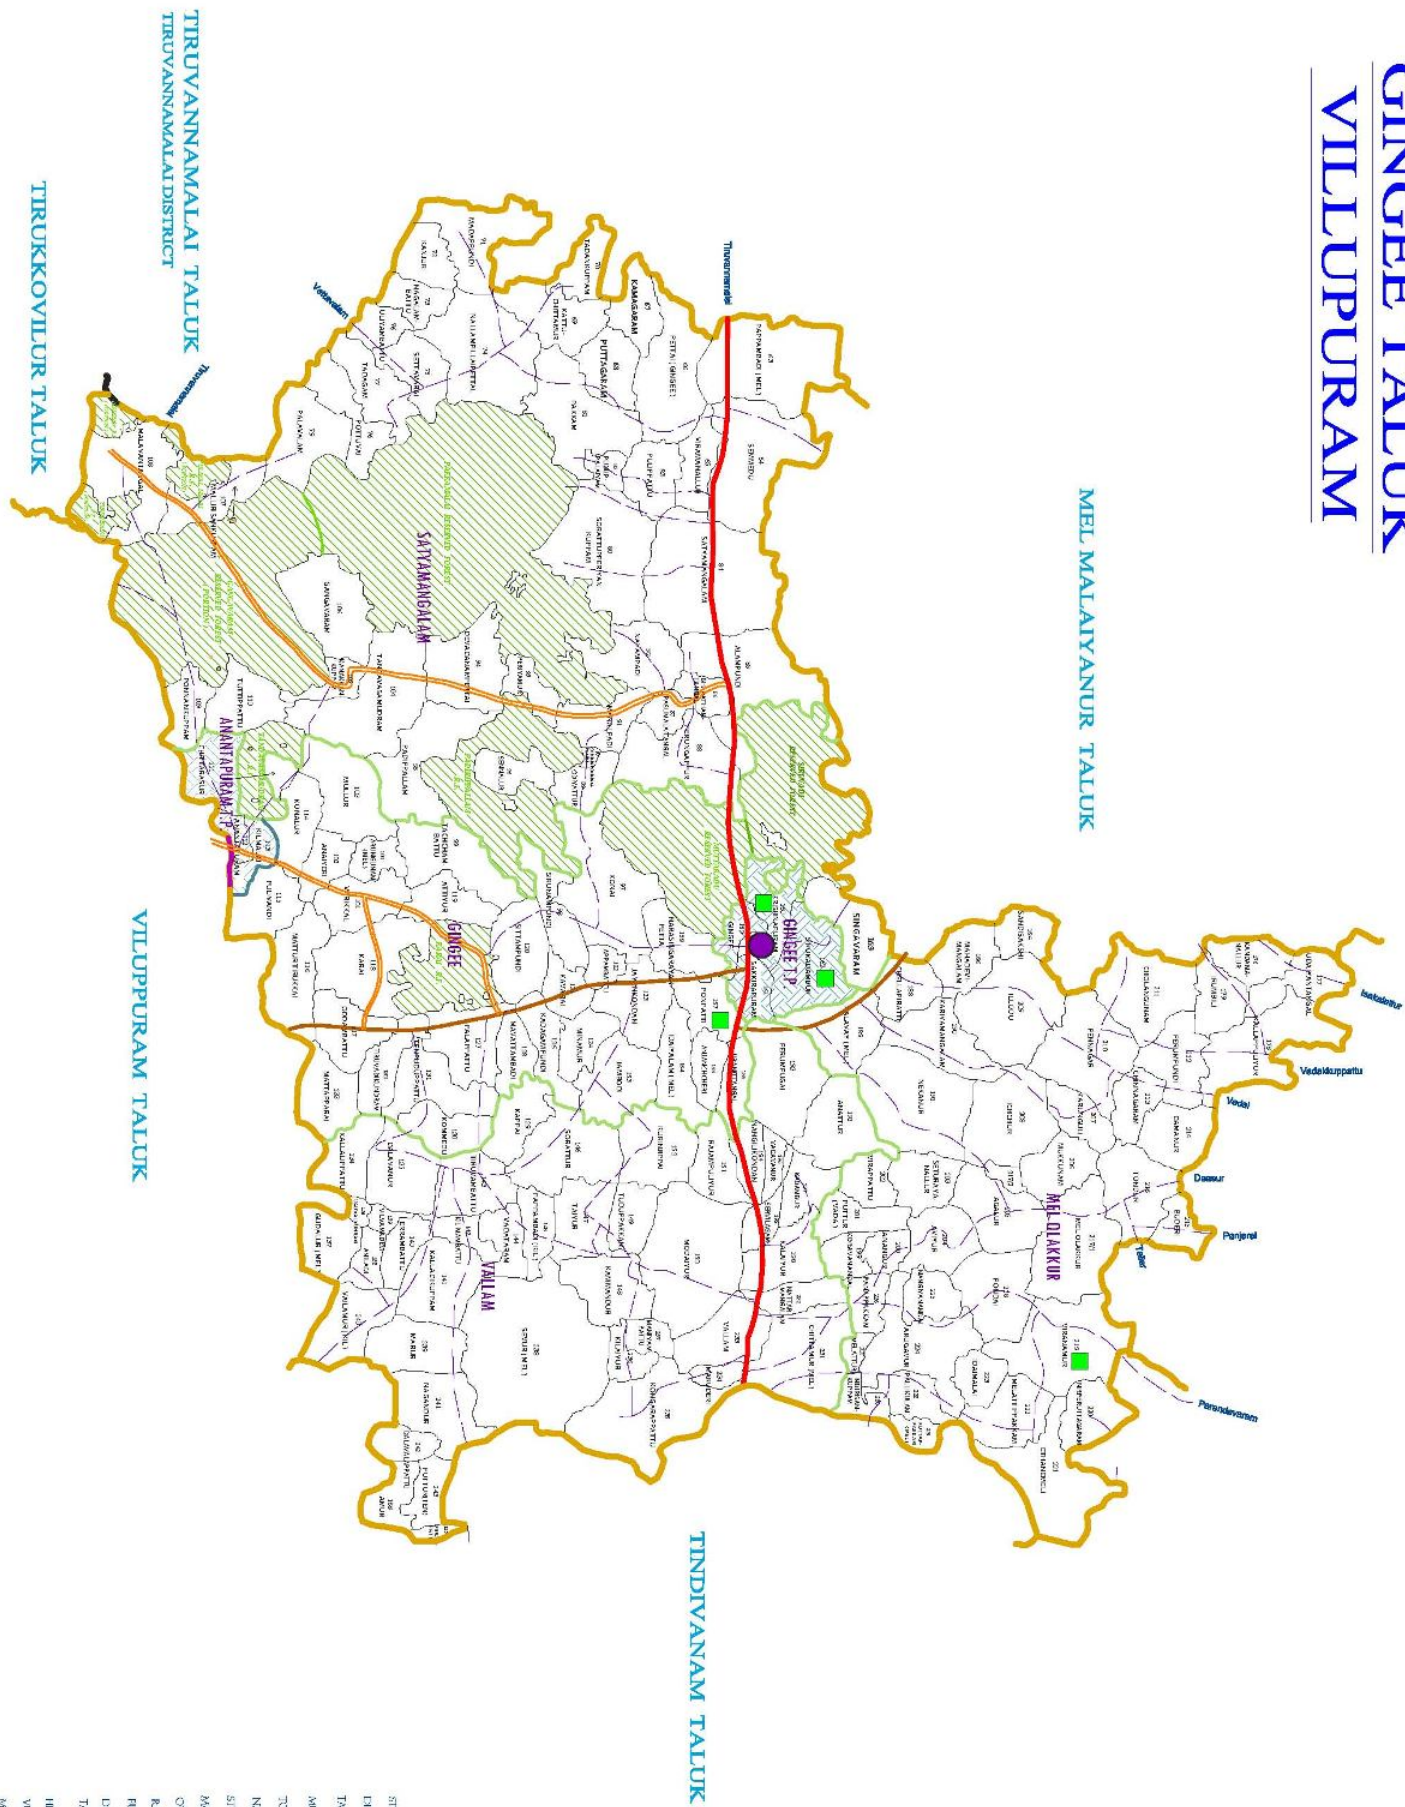

GINGEE TALUK VILLUPURAM

REFERENCE

- STATE BOUNDARY
- DISTRICT BOUNDARY
- TALUK BOUNDARY
- MUNICIPAL BOUNDARY
- TOWN PANCHAYAT BOUNDARY
- NATIONAL HIGHWAYS
- STATE HIGHWAYS
- MAJOR DISTRICT ROAD
- OTHER DISTRICT ROAD
- RAILWAY LINE
- RUDRACHARY STATE
- DESHINI HIGHLIGHTS
- TALUK HEADQUARTERS
- HEALTH VILLAGES
- VILLAGES
- ACCESSION VILLAGES
- LOW VILLAGES