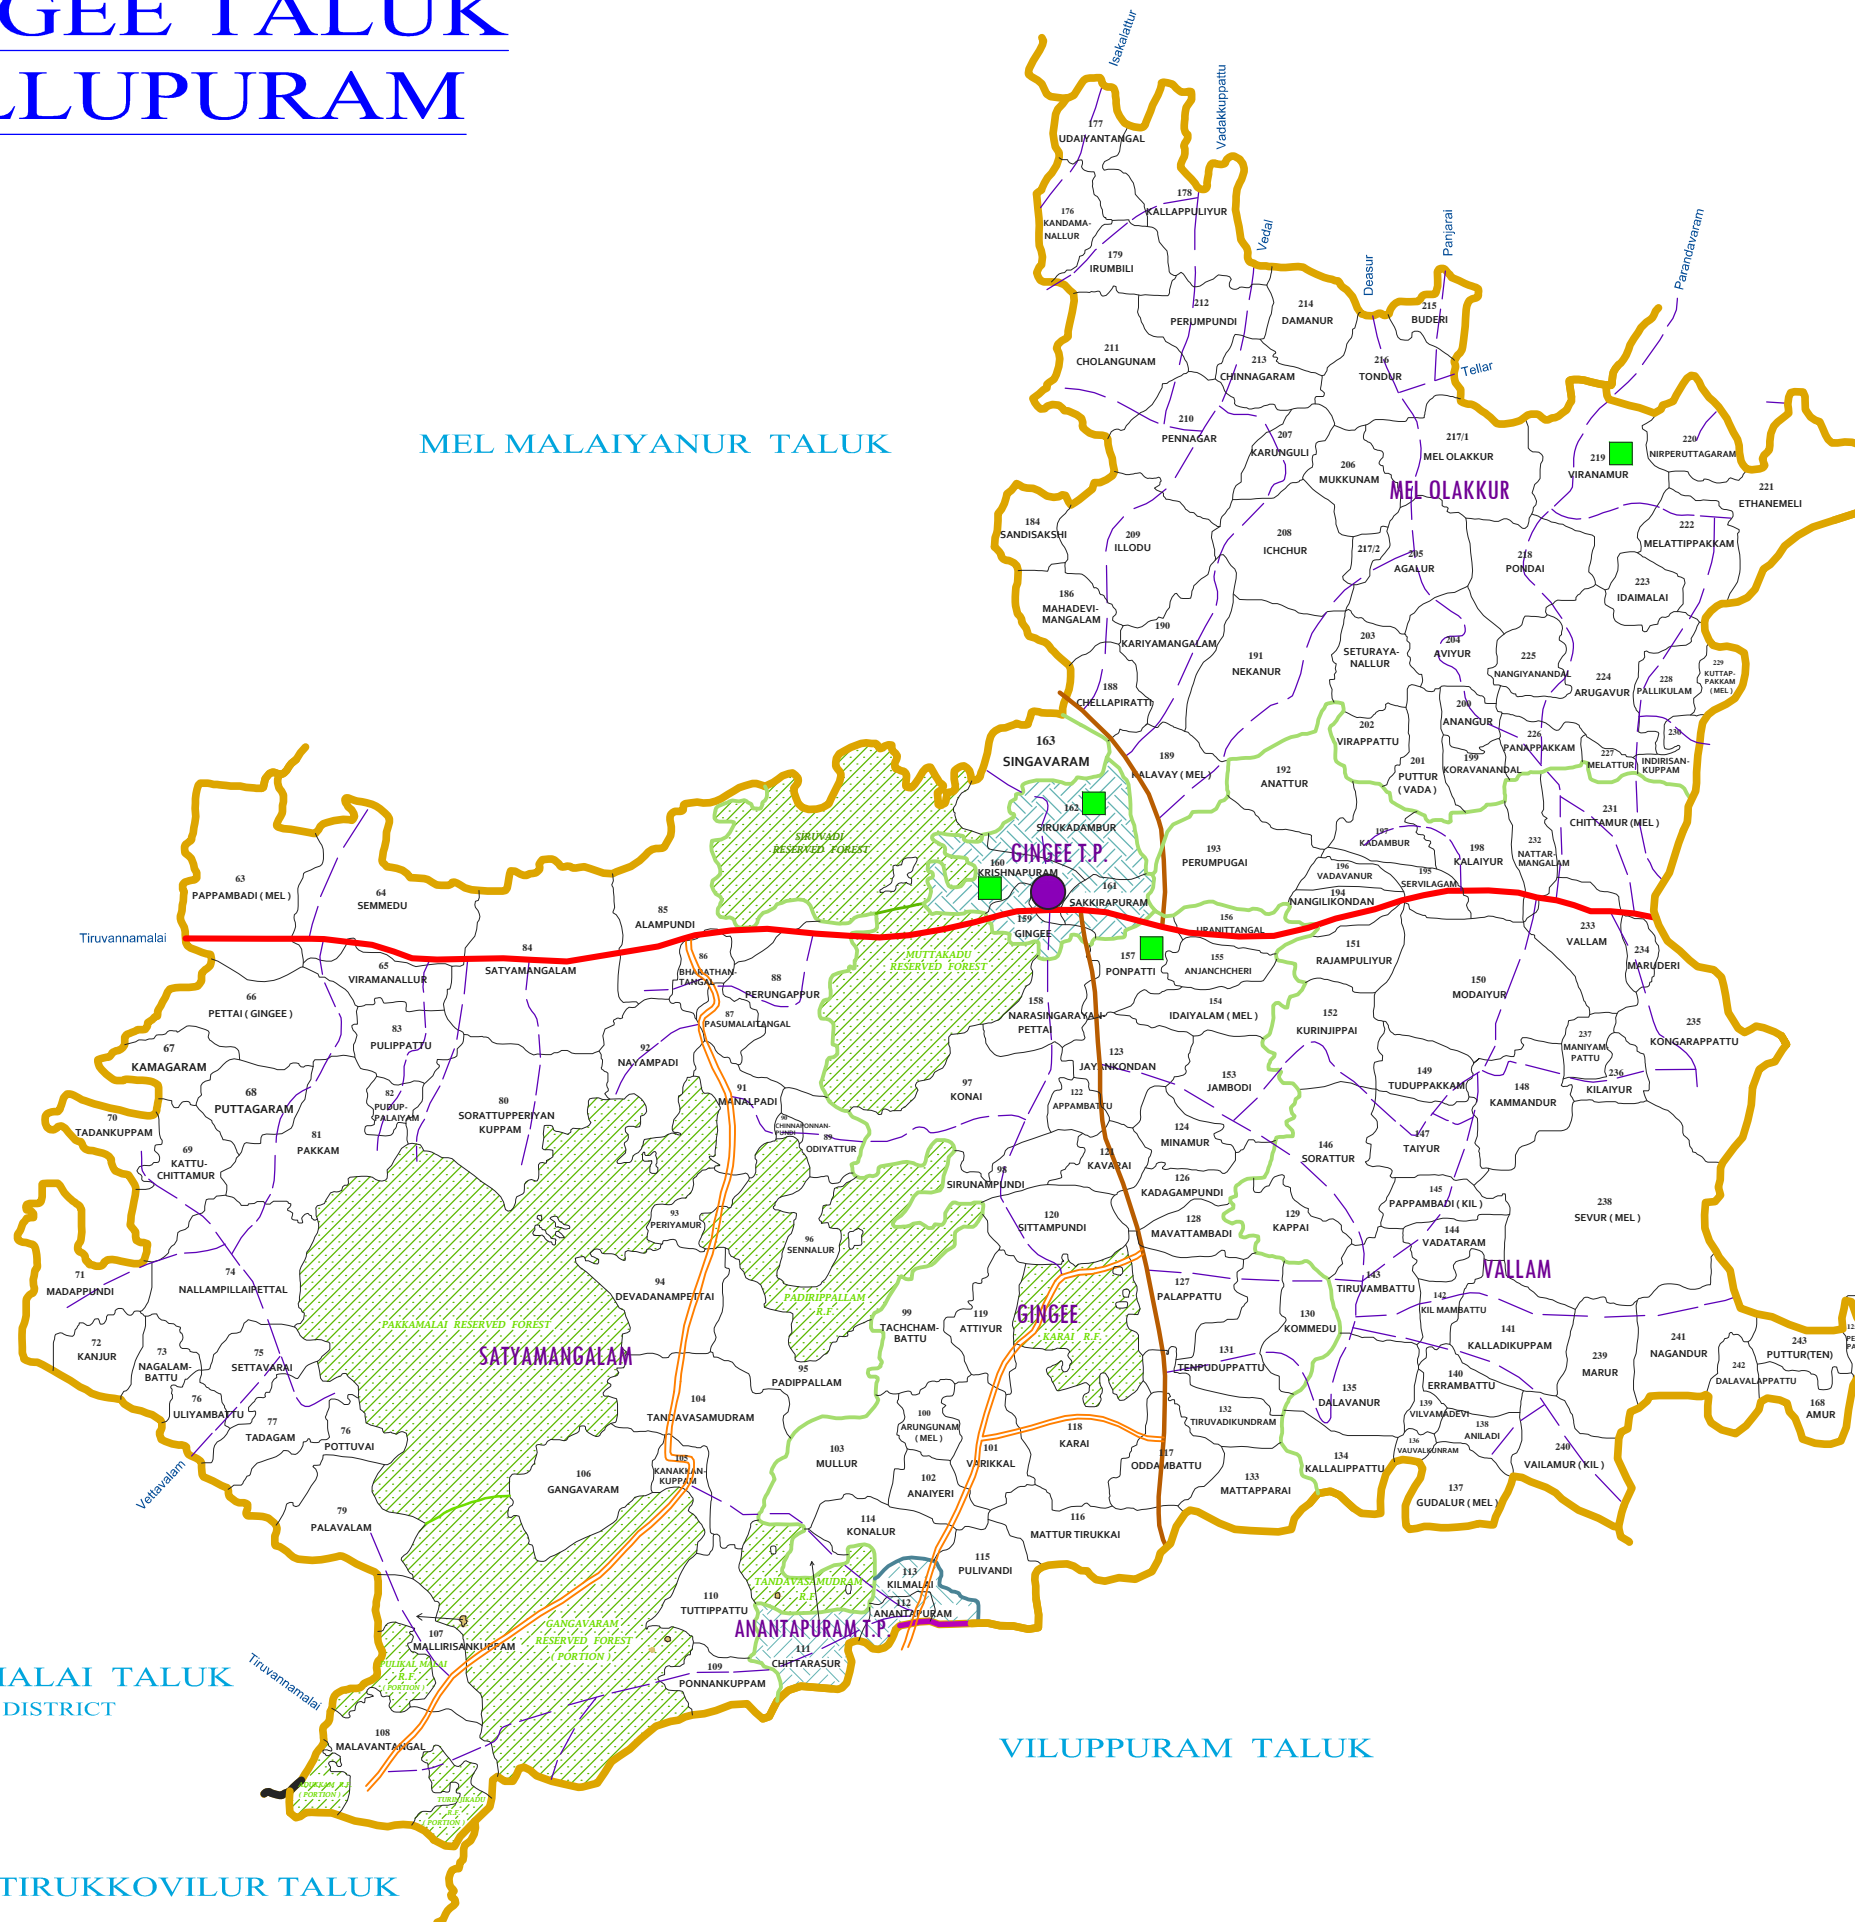

GINGEE TALUK VILLUPURAM

MEL MALAIYANUR TALUK

TINDIVANAM TALUK

TIRUVANNAMALAI TALUK
TIRUVANNAMALAI DISTRICT

VILUPPURAM TALUK

TIRUKKOVILUR TALUK

REFERENCE

- STATE BOUNDARY
- DISTRICT BOUNDARY
- TALUK BOUNDARY
- MUNICIPAL BOUNDARY
- TOWN PANCHAYAT BOUNDARY
- NATIONAL HIGHWAYS
- STATE HIGHWAYS
- MAJOR DISTRICT ROAD
- OTHER DISTRICT ROAD
- RAILWAY LINE
- PUDUCHERRY STATE
- DISTRICT HEADQUARTERS
- TALUK HEADQUARTERS
- HIGHLY VULNERABLE
- VULNERABLE
- MODERATELY VULNERABLE
- LOW VULNERABILITY